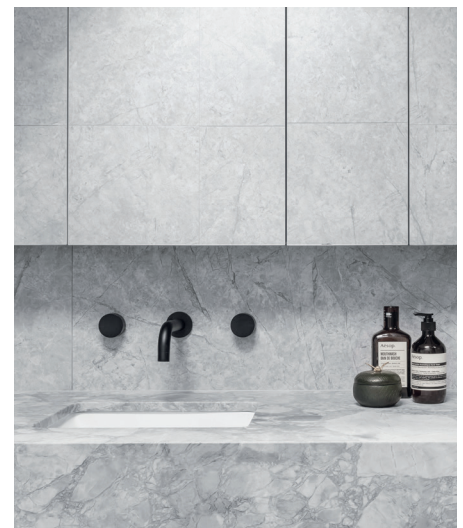

“THERE IS THAT SUBTLE EMPIRE STATE FLAVOUR BAKED INTO THE DESIGN”

Lakeview House by Janey Butler Interiors “I wanted to design and create a sense of calm and luxury so our clients can come home and feel that all the pressures of their busy work schedules will be washed away. I used large format Italian porcelain tiles in this large en suite bathroom which also features a fabulous double-sided walk-in shower, as well as choosing a colour that was an almost perfect match to that of the large stone bath,” says designer Janey Butler.

KBS Residence by Nickolas Gurtler Interior Design “This bathroom is loosely inspired by the architecture of New York City. From elongated glass and steel shower screens which recall industrial windows, to the custom Art-Deco inspired mirror with wall sconces that were made in New York, there is that Empire State flavour subtly baked into the design. The bathroom is dominated by “Superwhite” dolomite stone which was selected for its highly detailed and fractured appearance.”